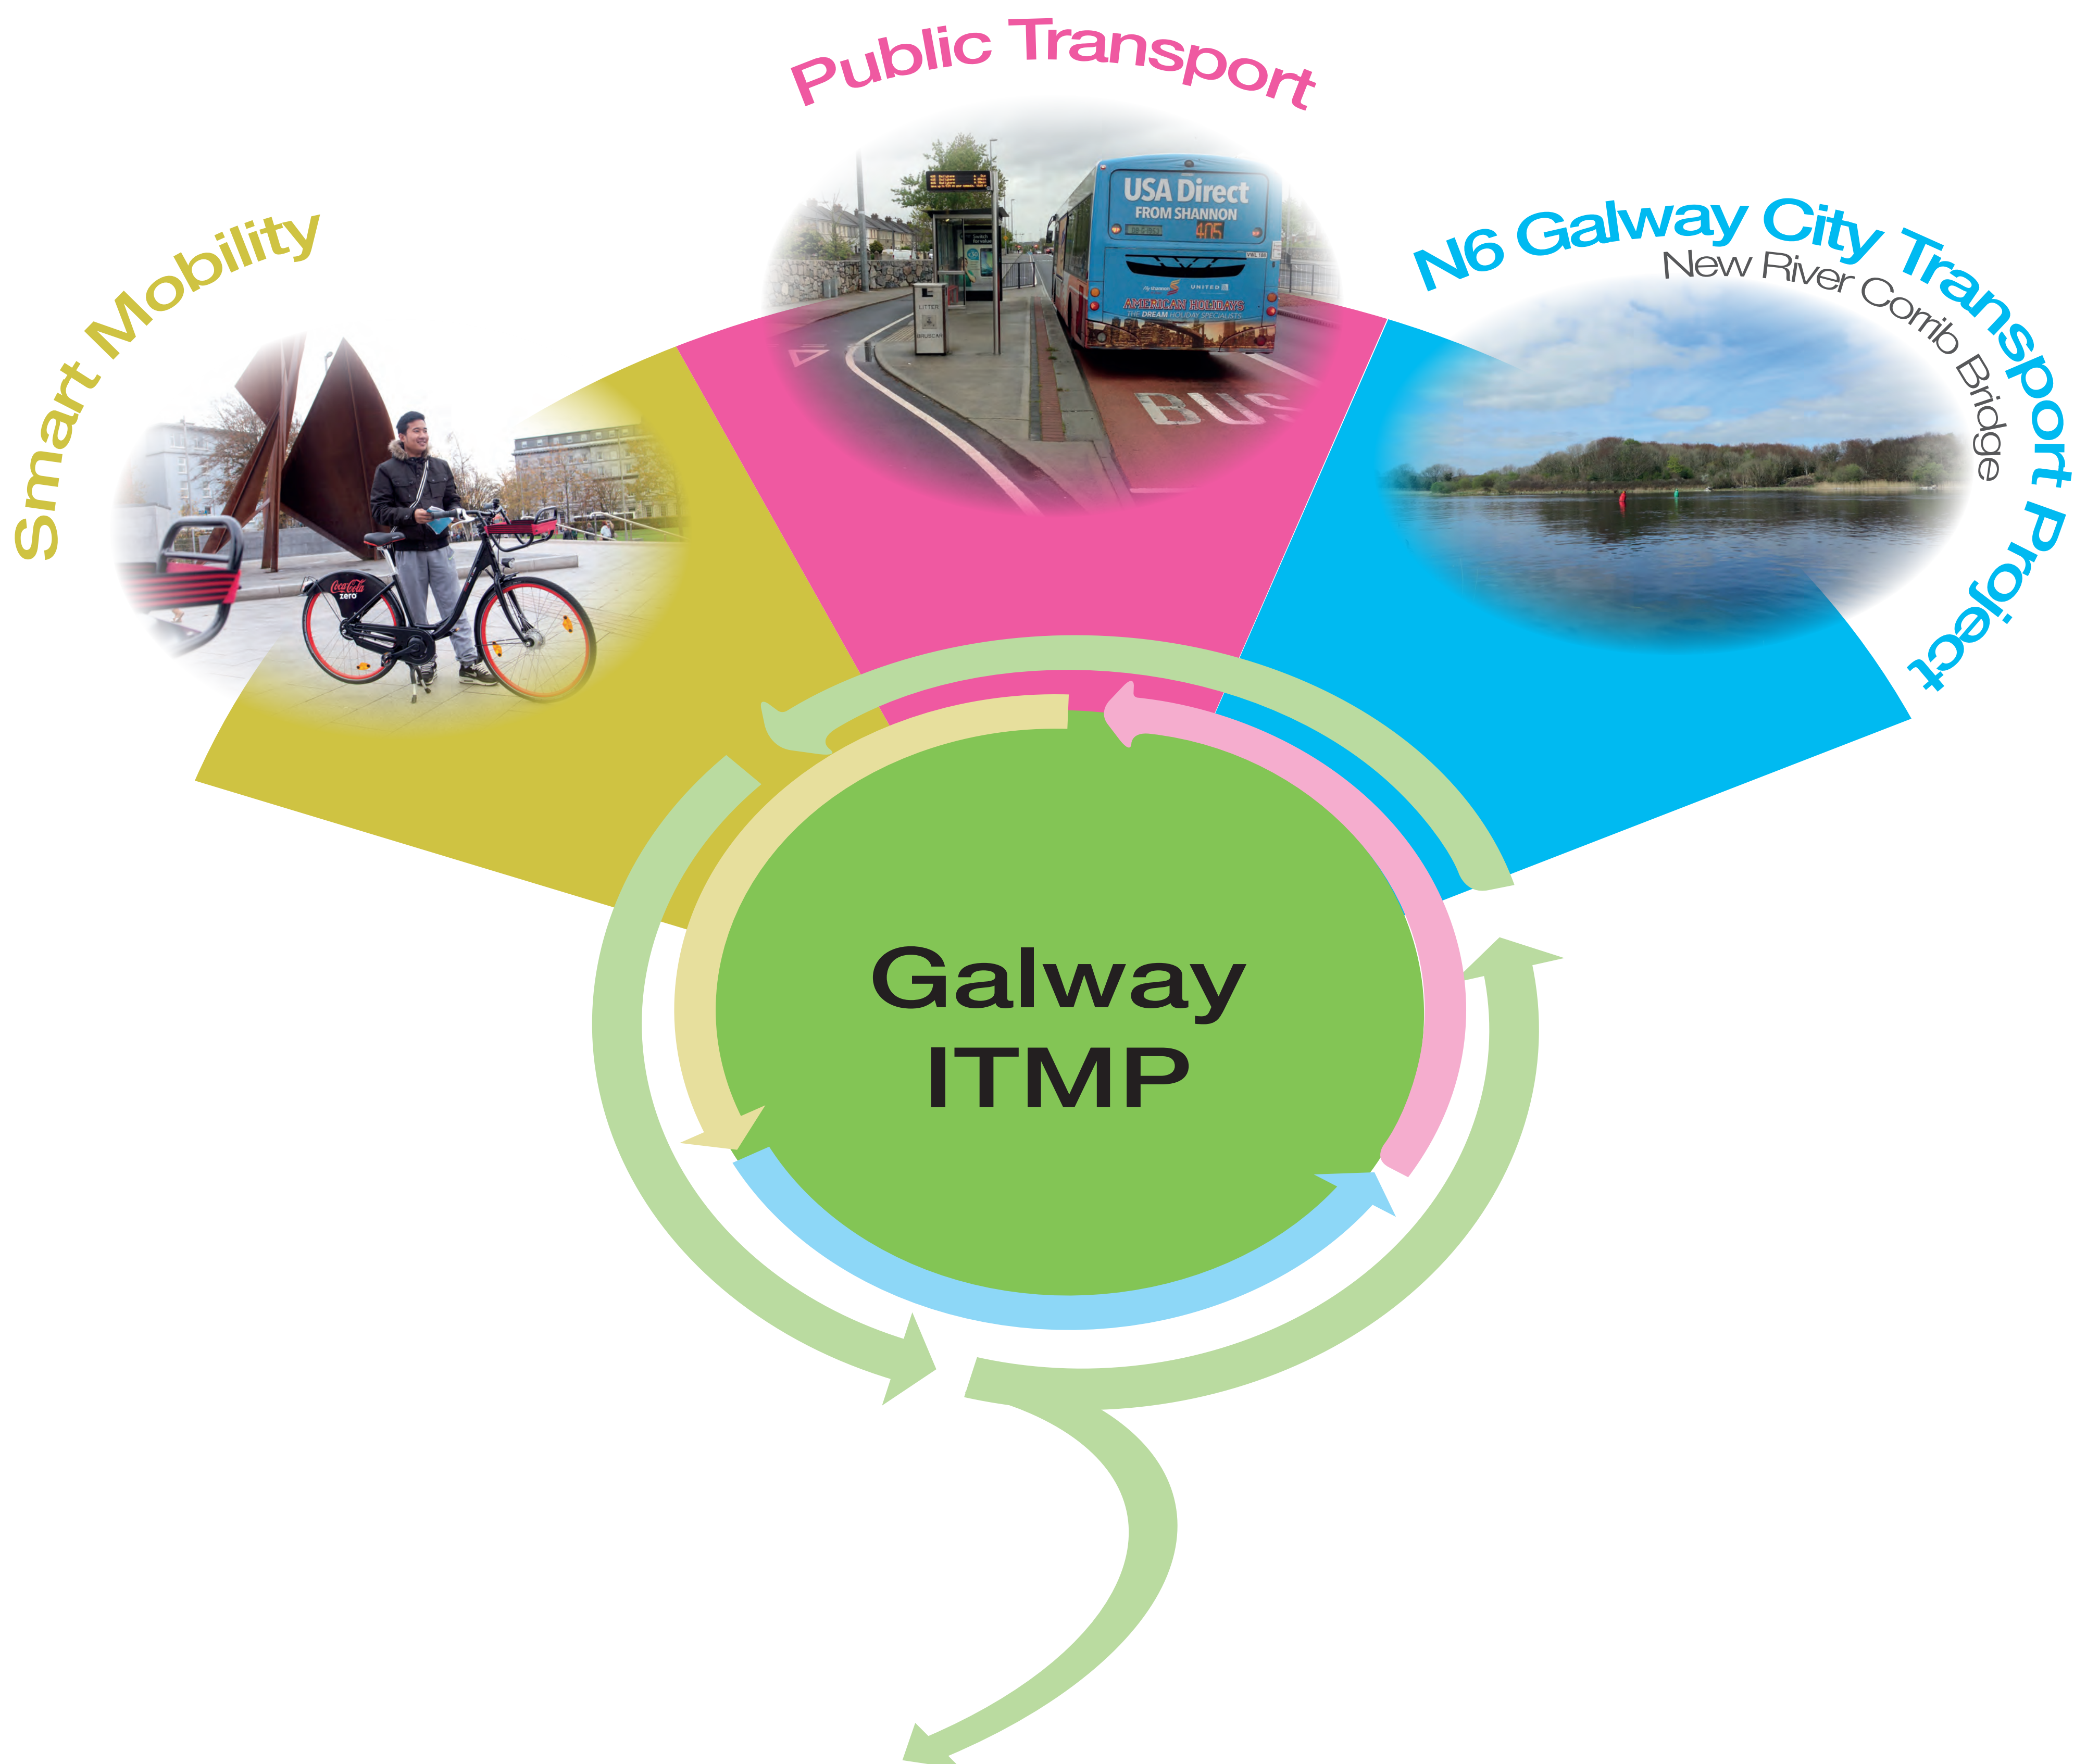

An Integrated Transport Management Programme (ITMP) for Galway

The Transport Vision for Galway

All elements of transport working together...

...to achieve an integrated sustainable solution.